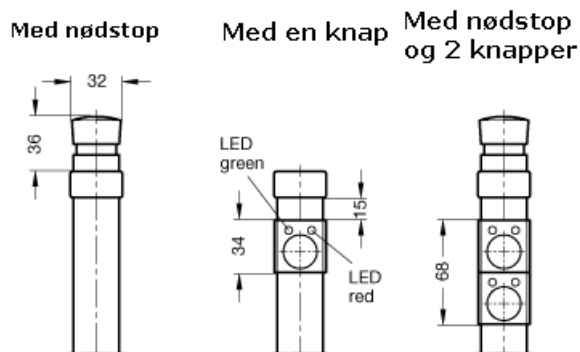

Article number: 201022030021

Description: E+G Tubular handles with switches
GN 331-300-SW-T2-1

Measures

$b_1 = 27$
 $b_2 = 17$
 $d = M 8$
 $h_1 = 51$
 $h_2 = 68$
 $l = 300$
 $t = 15$