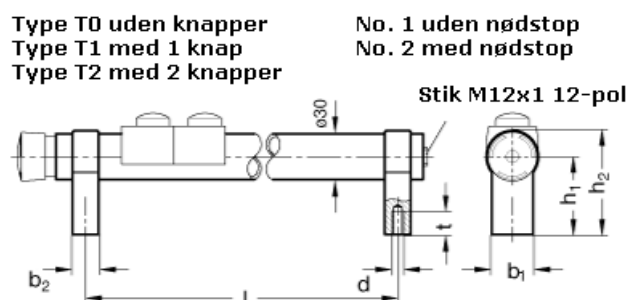

Article number: 201022030021

Description: E+G Tubular handles with switches
GN 331-300-SW-T2-1

Measures

$b_1 = 27$
 $b_2 = 17$
 $d = M 8$
 $h_1 = 51$
 $h_2 = 68$
 $l = 300$
 $t = 15$